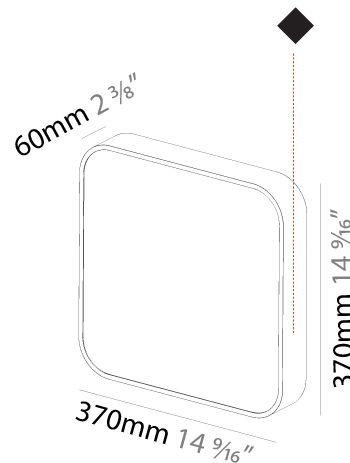

GENERAL

Series: Smoothy
Subseries: Smoothy Flat
Brand: Prolight
Division: Architectural
Mounting Type: Surface
Mounting Location: Ceiling
Subcategory: Ambient

PHYSICAL

Shape: Square
Length (mm): 370
Length (in): 14 9/16
Height (mm): 370
Depth (mm): 60
Height (in): 14 9/16
Depth (in): 2 3/8
Light Distribution: Direct
Weight (kg): 3.16
Weight (lbs): 6.94
Diffuser: PMMA - Opal
Fixture Finish: SSR / BKV / CWI / CRY / HAB / UFT / ITA / RUA / FTG / MYG / LOD / PUS / FRO / FUP / KIA / POP / BLS / SPG / MEY / GOH / GUM / CHC / COM / ABZ / JAG / OBR / MOS / ROR
Fixture Material: Extruded Aluminum / Steel

ELECTRICAL

Lamp Type: LED (Zhaga Standard)
Input Wattage (W): 13.2
Total Output Wattage (W): 12
Dimming: Non-Dimmable
Driver Included: Yes
Driver Location: Integrated
Driver Type: Constant Current - Universal
Driver Class: Class 2
Input Voltage (V): 120 - 277
Constant Current (MA): 350
Upon Request: (Not included - see components) Integral: 0-10Vdc dimming / Phase dimming 120Vac only

LED

Color Temperature (°K): 3000 / 3500 / 4000
Max. Delivered Lumen (lm): 1200 / 1225 / 1250
CRI: >80 CRI
Lamp Life (hrs): 50000

OPTICAL

RATINGS AND CERTIFICATIONS

Certified By: Certified for North American Standards
IP rating: IP20

PROJECT
TYPE
SPECIFIER
QUANTITY
DATE