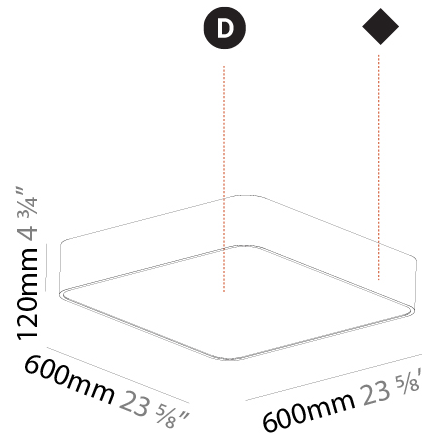

GENERAL

Series: Smoothy
Subseries: Smoothy Standard
Brand: Prolicht
Division: Architectural
Mounting Type: Surface
Mounting Location: Ceiling
Subcategory: Ambient

PHYSICAL

Shape: Square
Length (mm): 600
Length (in): 23 5/8
Width (mm): 600
Width (in): 23 5/8
Height (mm): 120
Height (in): 4 3/4
Light Distribution: Direct
Weight (kg): 11.315
Weight (lbs): 24.89
Diffuser: PMMA - Opal or Micro-Prism
Fixture Finish: SSR / BKV / CWI / CRY / HAB / UFT / ITA / RUA / FTG / MYG / LOD / PUS / FRO / FUP / KIA / POP / BLS / SPG / MEY / GOH / GUM / CHC / COM / ABZ / JAG / OBR / MOS / ROR
Fixture Material: Extruded Aluminum / Steel

ELECTRICAL

Lamp Type: LED (Zhaga Standard)
Input Wattage (W): 55
Total Output Wattage (W): 49.7
Dimming: Non-Dimmable
Driver Included: Yes
Driver Location: Integrated
Driver Type: Constant Current - Universal
Driver Class: Class 2
Input Voltage (V): 120 - 277
Constant Current (mA): 350
Upon Request: (Not included - see components) Integral: 0-10Vdc dimming / Phase dimming 120Vac only

LED

Color Temperature (°K): 3000 / 3500 / 4000
Max. Delivered Lumen (lm): 5520 / 5606 / 5720
CRI: >80 CRI
Efficiency (%): 0.867
Lamp Life (hrs): 50000

OPTICAL

RATINGS AND CERTIFICATIONS

Certified By: Certified for North American Standards
IP rating: IP20