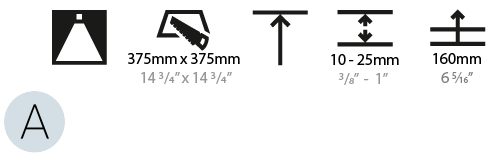

PHYSICAL

Shape: Square
Length (mm): 392
Length (in): 15 7/16
Width (mm): 392
Width (in): 15 7/16
Height (mm): 150
Height (in): 5 7/8
Ceiling Thickness (mm): 10 / 12.5 / 15 / 25
Ceiling Thickness (in): 3/8 or 1/2 or 9/16 or 1
Min. Recessing Depth (mm): 160
Min. Recessing Depth (in): 6 5/16
Light Distribution: Direct
Weight (kg): 4.341
Weight (lbs): 9.57
Diffuser: PMMA - Opal or Micro-Prism
Fixture Finish: SSR / BKV / CWI / CRY / HAB / UFT / ITA / RUA / FTG / MYG / LOD / PUS / FRO / FUP / KIA / POP / BLS / SPG / MEY / GOH / GUM / CHC / COM / ABZ / JAG / OBR / MOS / ROR
Fixture Material: Extruded Aluminum / Steel
Cut-out Measurements: 375mm / 14 3/4" x 375mm / 14 3/4"

ELECTRICAL

Lamp Type: LED (Zhaga Standard)
Input Wattage (W): 13.2
Total Output Wattage (W): 12
Dimming: Non-Dimmable
Driver Included: Yes
Driver Location: Integrated
Driver Type: Constant Current - Universal
Driver Class: Class 2
Input Voltage (V): 120 - 277
Constant Current (MA): 350
Upon Request: (Not included - see components) Integral: 0-10Vdc dimming / Phase dimming 120Vac only

LED

Color Temperature (°K): 3000 / 3500 / 4000
Max. Delivered Lumen (lm): 1380 / 1401 / 1430
CRI: >80 CRI
Efficiency (%): 0.827
Lamp Life (hrs): 50000

OPTICAL

RATINGS AND CERTIFICATIONS

Certified By: Certified for North American Standards
IP rating: IP20