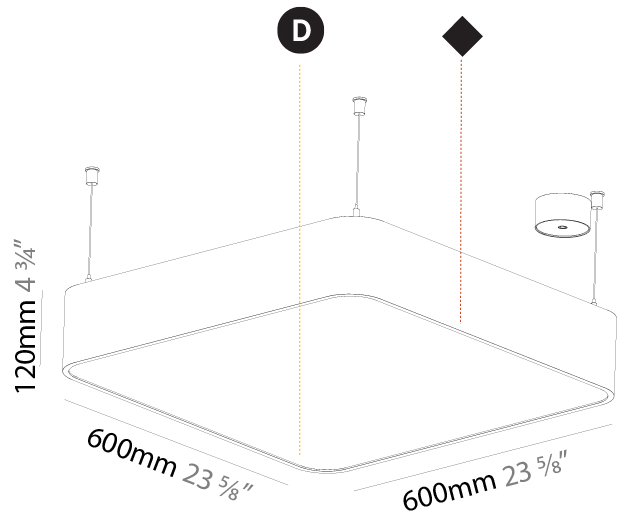

GENERAL

Series: Smoothy
Subseries: Smoothy Standard
Brand: Prolicht
Division: Architectural
Mounting Type: Suspension
Mounting Location: Ceiling
Subcategory: Ambient

PHYSICAL

Shape: Square
Length (mm): 600
Length (in): 23 5/8
Width (mm): 600
Width (in): 23 5/8
Height (mm): 120
Height (in): 4 3/4
Max. Overall Height (mm): 2120mm / 83-7/16
Max. Overall Height (in): 83 7/16
Light Distribution: Direct
Weight (kg): 10.86
Weight (lbs): 23.94
Diffuser: PMMA - Opal or Micro-Prism
Fixture Finish: SSR / BKV / CWI / CRY / HAB / UFT / ITA / RUA / FTG / MYG / LOD / PUS / FRO / FUP / KIA / POP / BLS / SPG / MEY / GOH / GUM / CHC / COM / ABZ / JAG / OBR / MOS / ROR
Fixture Material: Extruded Aluminum / Steel
Cable Details: 2000mm / 78 3/4"

ELECTRICAL

Lamp Type: LED (Zhaga Standard)
Input Wattage (W): 50
Total Output Wattage (W): 45
Dimming: Non-Dimmable
Driver Included: Yes
Driver Location: Integrated
Driver Type: Constant Current - Universal
Driver Class: Class 2
Input Voltage (V): 120 - 277
Constant Current (MA): 350
Upon Request: (Not included - see components) Integral: 0-10Vdc dimming / Phase dimming 120Vac only

LED

Color Temperature (°K): 3000 / 3500 / 4000
Max. Delivered Lumen (lm): 5520 / 5606 / 5720
CRI: >80 CRI
Efficiency (%): 82.7
Lamp Life (hrs): 50000

OPTICAL

RATINGS AND CERTIFICATIONS

Certified By: Certified for North American Standards
IP rating: IP20