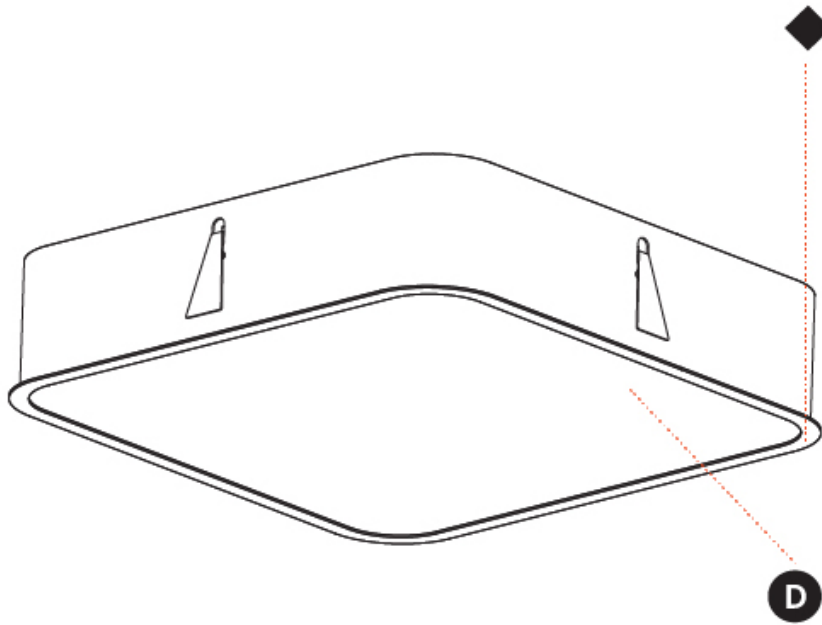

SMOOTHY STANDARD RECESSED

A37599-

PROJECT	_____
TYPE	_____
SPECIFIER	_____
QUANTITY	_____
DATE	_____