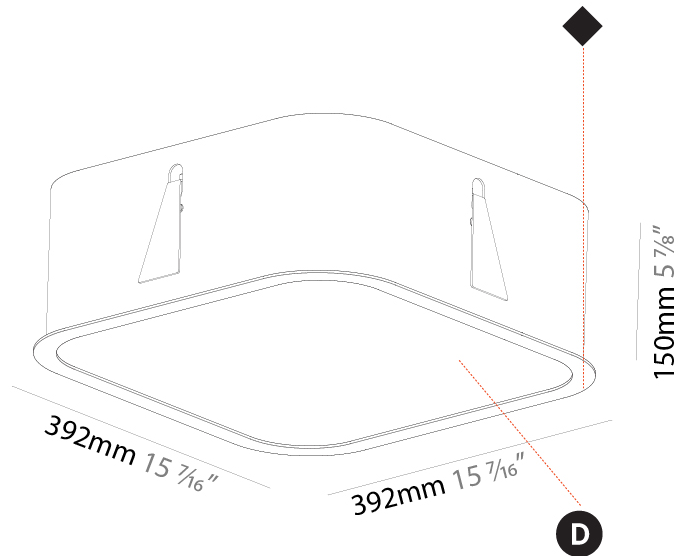

PHYSICAL

Shape: Square
Length (mm): 392
Length (in): 15 7/16
Width (mm): 392
Width (in): 15 7/16
Height (mm): 150
Height (in): 5 7/8
Ceiling Thickness (mm): 10 / 12.5 / 15 / 25
Ceiling Thickness (in): 3/8 or 1/2 or 9/16 or 1
Min. Recessing Depth (mm): 160
Min. Recessing Depth (in): 6 5/16
Light Distribution: Direct
Weight (kg): 4.341
Weight (lbs): 9.57
Diffuser: PMMA - Opal or Micro-Prism
Fixture Finish: SSR / BKV / CWI / CRY / HAB / UFT / ITA / RUA / FTG / MYG / LOD / PUS / FRO / FUP / KIA / POP / BLS / SPG / MEY / GOH / GUM / CHC / COM / ABZ / JAG / OBR / MOS / ROR
Fixture Material: Extruded Aluminum / Steel
Cut-out Measurements: 375mm / 14 3/4" x 375mm / 14 3/4"

ELECTRICAL

Lamp Type: LED (Zhaga Standard)
Input Wattage (W): 13.2
Total Output Wattage (W): 12
Dimming: Non-Dimmable
Driver Included: Yes
Driver Location: Integrated
Driver Type: Constant Current - Universal
Driver Class: Class 2
Input Voltage (V): 120 - 277
Constant Current (MA): 350
Upon Request: (Not included - see components) Integral: 0-10Vdc dimming / Phase dimming 120Vac only

LED

Color Temperature (°K): 3000 / 3500 / 4000
Max. Delivered Lumen (lm): 1380 / 1401 / 1430
CRI: >80 CRI
Efficiency (%): 0.827
Lamp Life (hrs): 50000

OPTICAL

RATINGS AND CERTIFICATIONS

Certified By: Certified for North American Standards
IP rating: IP20