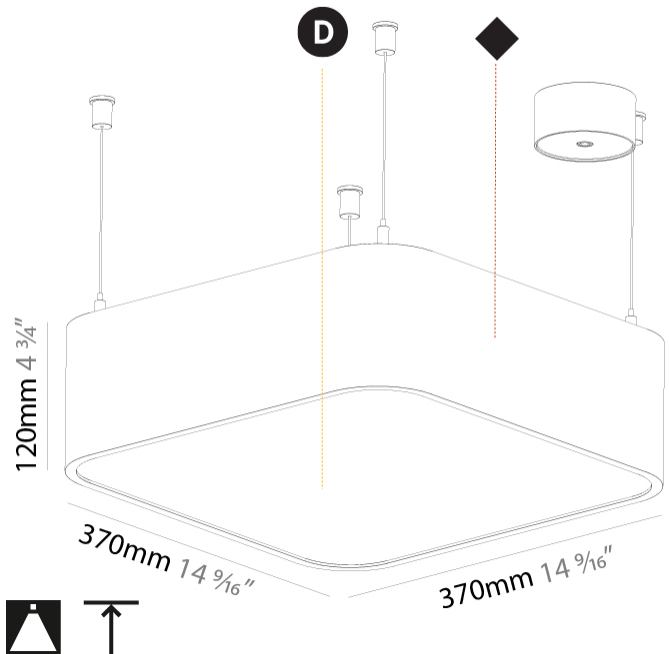

GENERAL

Series: Smoothy
Subseries: Smoothy Standard
Brand: Prolicht
Division: Architectural
Mounting Type: Suspension
Mounting Location: Ceiling
Subcategory: Ambient

PHYSICAL

Shape: Square
Length (mm): 370
Length (in): 14 9/16
Width (mm): 370
Width (in): 14 9/16
Height (mm): 120
Height (in): 4 3/4
Max. Overall Height (mm): 2120
Max. Overall Height (in): 83 7/16
Light Distribution: Direct
Weight (kg): 4.15
Weight (lbs): 9.13
Diffuser: PMMA - Opal or Micro-Prism
Fixture Finish: SSR / BKV / CWI / CRY / HAB / UFT / ITA / RUA / FTG / MYG / LOD / PUS / FRO / FUP / KIA / POP / BLS / SPG / MEY / GOH / GUM / CHC / COM / ABZ / JAG / OBR / MOS / ROR
Fixture Material: Extruded Aluminum / Steel
Cable Details: 2000mm / 78 3/4"

ELECTRICAL

Lamp Type: LED (Zhaga Standard)
Input Wattage (W): 12
Total Output Wattage (W): 10
Dimming: Non-Dimmable
Driver Included: Yes
Driver Location: Integrated
Driver Type: Constant Current - Universal
Driver Class: Class 2
Input Voltage (V): 120 - 277
Constant Current (MA): 350
Upon Request: (Not included - see components) Integral: 0-10Vdc dimming / Phase dimming 120Vac only

LED

Color Temperature (°K): 3000 / 3500 / 4000
Max. Delivered Lumen (lm): 1380 / 1401 / 1430
CRI: >80 CRI
Efficiency (%): 82.7
Lamp Life (hrs): 50000

OPTICAL

RATINGS AND CERTIFICATIONS

Certified By: Certified for North American Standards
IP rating: IP20